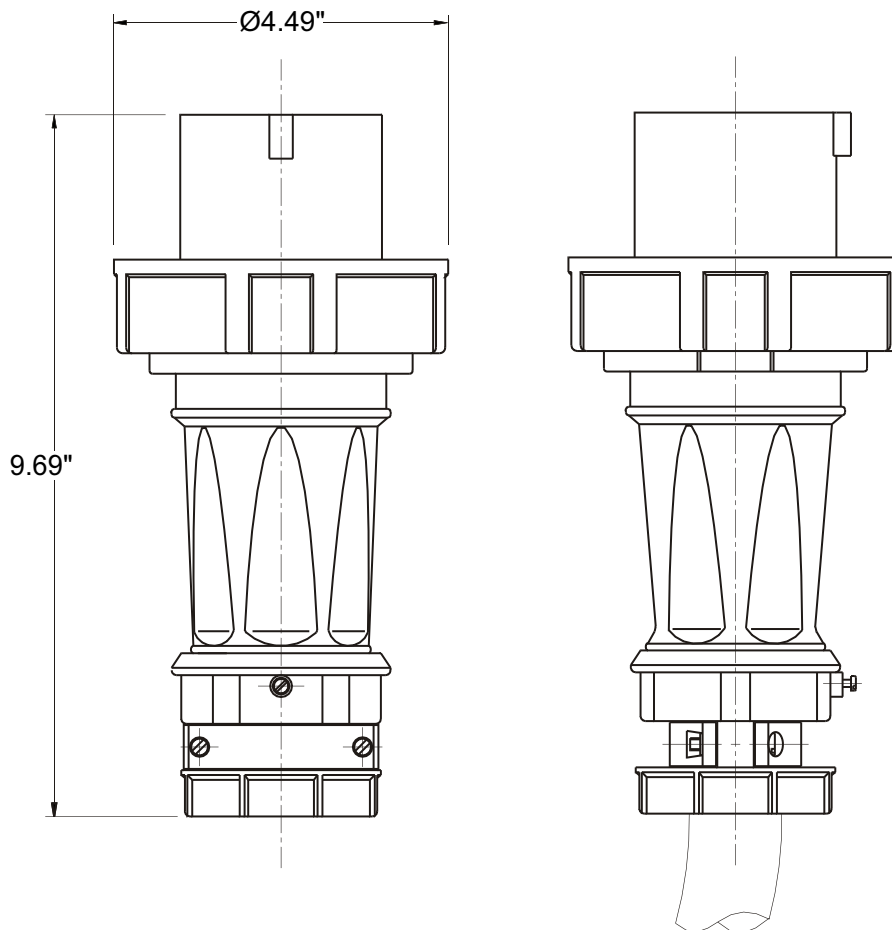

## PLUG, IN-LINE

---

<b>Part No.</b>	ME 360P4W
<b>Description:</b>	60 Amp 125Vac 2 Pole, 3 Wire Plug
<b>Construction:</b>	Watertight IEC IP 67
<b>Approvals:</b>	UL Listed Standards 1682; 1686 CSA Certification to Spec. C22.2 No. 182.1 IEC 60309-1; IEC 60309-2

---

**IEC COLOR CODE:** Yellow

**GROUND SOCKET:** 8 Hour Position Mates with Female in 4 Hour Position.

---

Front View of Plug

Wire Range: #4 - #8 AWG  
Cord Range: .57" - 1.42"  
Threaded Cable Entry: 1 1/2" NPT

Drawing Not to Scale